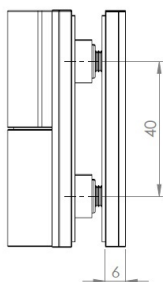

PRODUCT SHEET

Description:

Shower Hinge "Jaro" Up/Down, CPL, 180DG, Left, Glass/Glass, 6-8mm Glass Thickness, \varnothing 14mm Drilling, All Brass Material

Item number:

15.23.125-0

Units	Box	Carton	HS Code	Barcode
Pcs.	1	20	8302100090	
				5704866486033