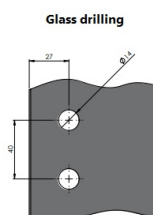

PRODUCT SHEET

Description:

Shower Hinge "Jaro" Up/Down, CPL, 180DG, Left, Glass/Glass, 6-8mm Glass Thickness, \varnothing 14mm Drilling, All Brass Material

Item number:

15.23.125-0

Units	Box	Carton	HS Code	Barcode
Pcs.	1	20	8302100090	
				5704866486033