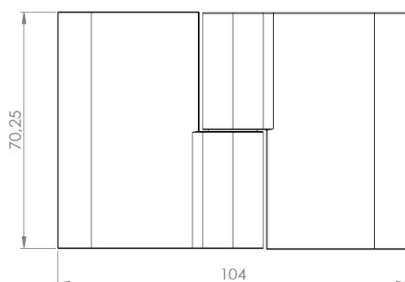

PRODUCT SHEET

Description:

Shower Hinge "Jaro" Up/Down, CPL, 180DG, Left, Glass/Glass, 6-8mm Glass Thickness, \varnothing 14mm Drilling, All Brass Material

Item number:

15.23.125-0

Units	Box	Carton	HS Code	Barcode
Pcs.	1	20	8302100090	
				5704866486033