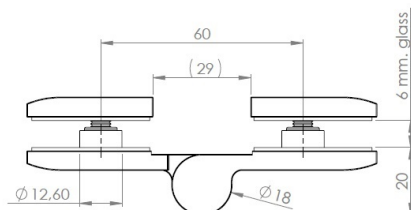

PRODUCT SHEET

Description:

Shower Hinge "Jaro" Up/Down, CPL, 180DG, Left, Glass/Glass, 6-8mm Glass Thickness, \varnothing 14mm Drilling, All Brass Material

Item number:

15.23.125-0

Units	Box	Carton	HS Code	Barcode
Pcs.	1	20	8302100090	
				5704866486033