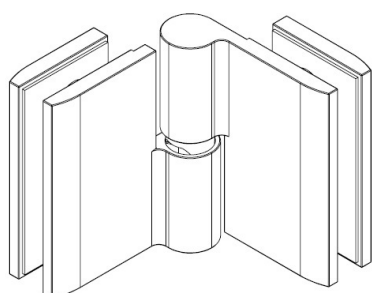

PRODUCT SHEET

Description:

Shower Hinge "Jaro" Up/Down, CPL, 180DG, Left, Glass/Glass, 6-8mm Glass Thickness, \varnothing 14mm Drilling, All Brass Material

Item number:

15.23.125-0

Units	Box	Carton	HS Code	Barcode
Pcs.	1	20	8302100090	
				5704866486033